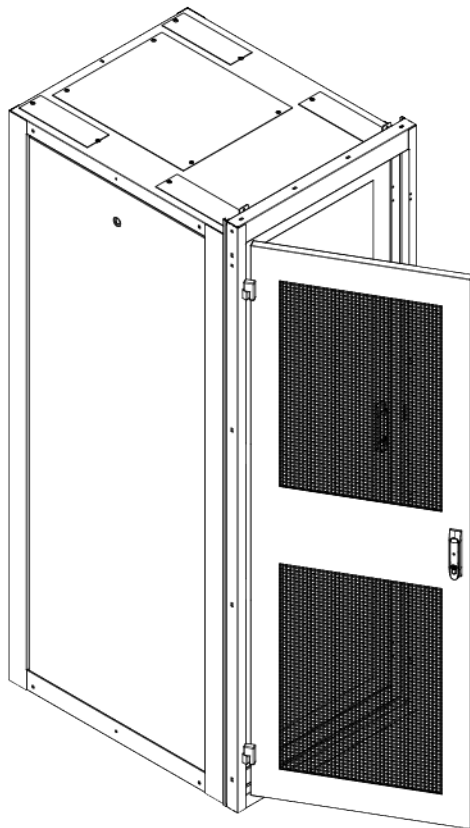

RFM-CC-CSD Series: Sliding Cage Door

Part number	Description
RFM-CC-CSD-6083	2 Sliding Doors, Fits 2x 83"Hx30"W RFM Cabinets
RFM-CC-CSD-4883	2 Sliding Doors, Fits 2x 83"Hx24"W RFM Cabinets
RFM-CC-CSD-6090	2 Sliding Doors, Fits 2x 90"Hx30"W RFM Cabinets
RFM-CC-CSD-4890	2 Sliding Doors, Fits 2x 90"Hx24"W RFM Cabinets
RFM-CC-CSD-9083	3 Sliding Doors, Fits 3x 83"Hx30"W RFM Cabinets
RFM-CC-CSD-7283	3 Sliding Doors, Fits 3x 83"Hx24"W RFM Cabinets
RFM-CC-CSD-9090	3 Sliding Doors, Fits 3x 90"Hx30"W RFM Cabinets
RFM-CC-CSD-7290	3 Sliding Doors, Fits 3x 90"Hx24"W RFM Cabinets