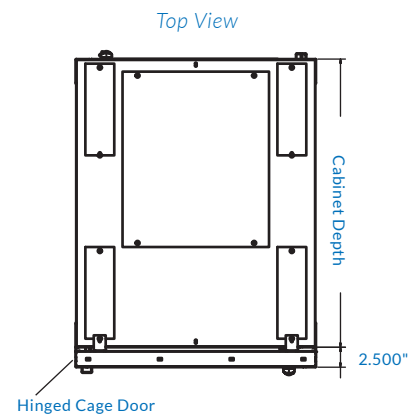

RFM-CC-CHD Series : Hinged Cage Door

Part number	Description
RFM-CC-CHD-3083	1 Hinged Door, Fits 1x 83"Hx30"W RFM Cabinet
RFM-CC-CHD-2483	1 Hinged Door, Fits 1x 83"Hx24"W RFM Cabinet
RFM-CC-CHD-3090	1 Hinged Door, Fits 1x 90"Hx30"W RFM Cabinet
RFM-CC-CHD-2490	1 Hinged Door, Fits 1x 90"Hx24"W RFM Cabinet