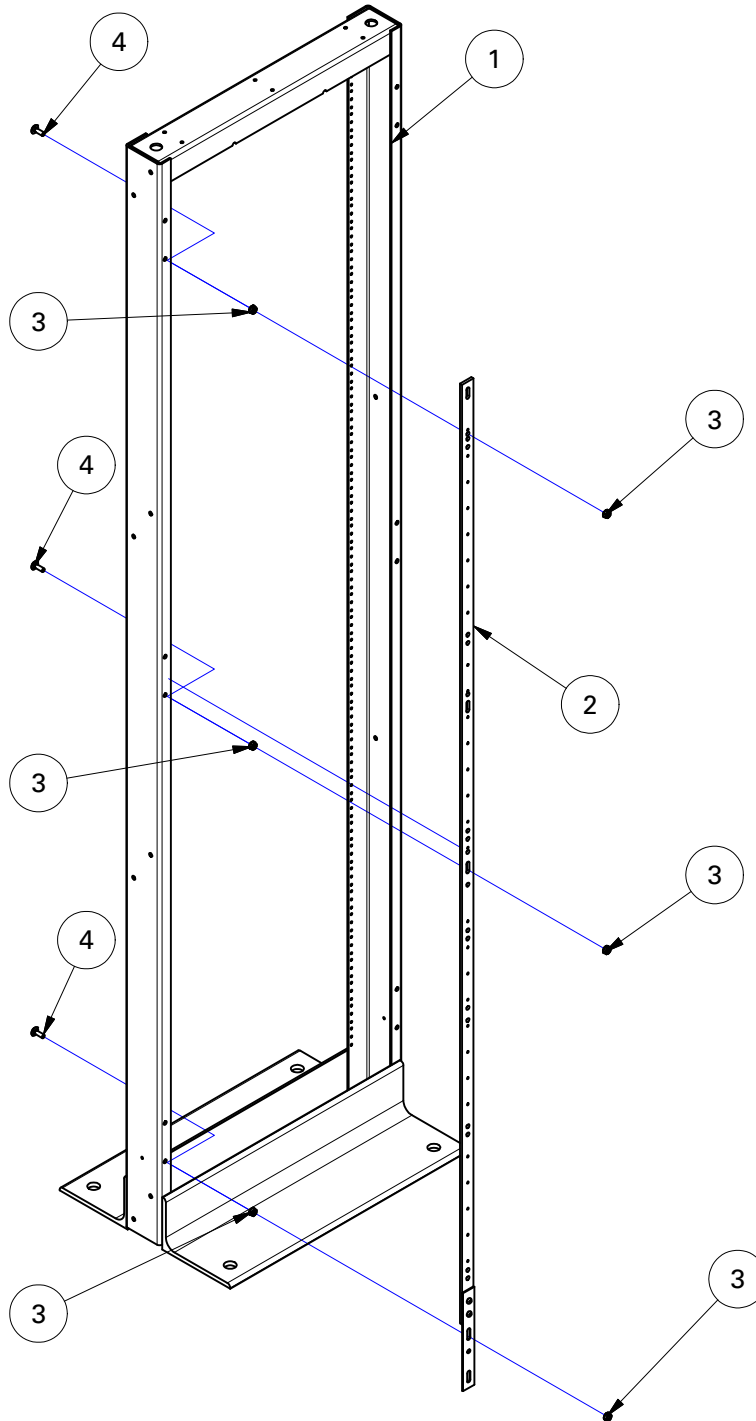

## RFM-GBR-83 INSTALLATION

PARTS LIST				
ITEM	QTY	DESCRIPTION	PART NUMBER	COMMENTS
1	1		RFM-1944-RB	RACK FOR VISUAL PURPOSE ONLY
2	1		RFM-GB-83	
3	6		1_4-20 Keps Nut	
4	3	Carriage Bolt	1/4-20 x 1 1/4" Carriage Bolt	