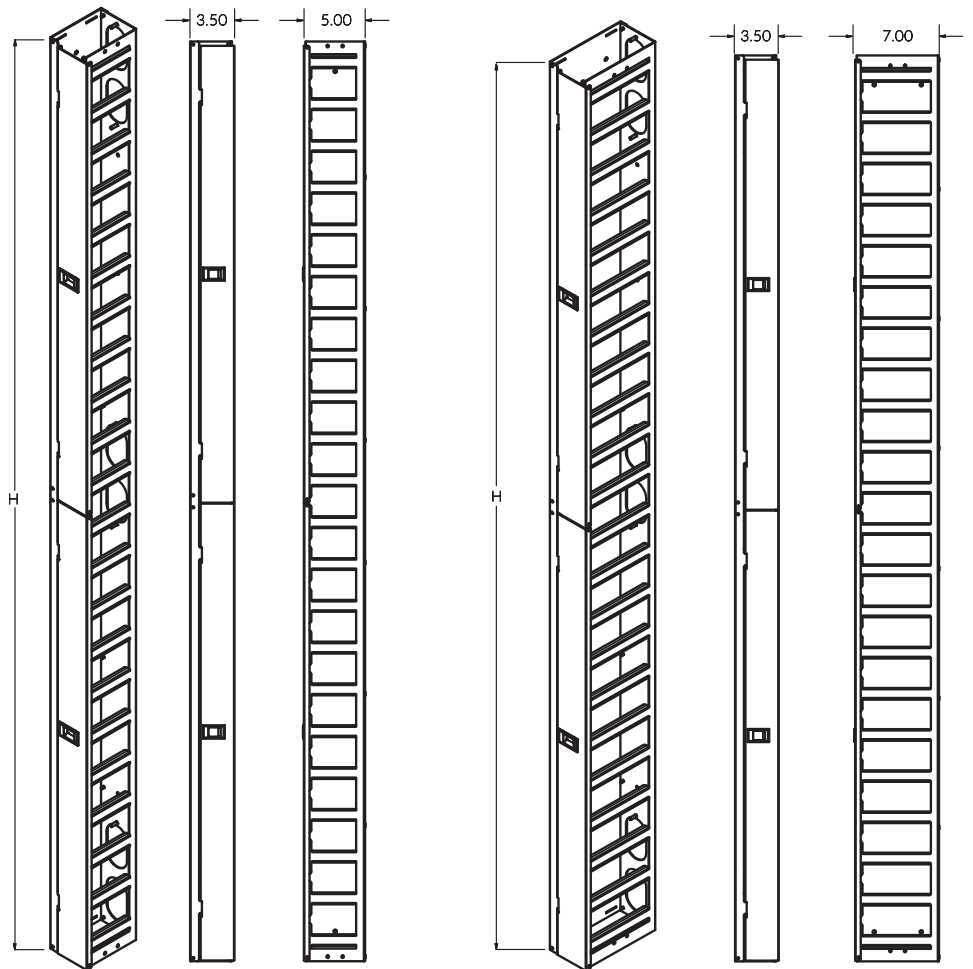

VERTICAL CABLE MANAGERS, FINGERED, LATCHING DOOR: FOR RFM SERIES 30" CABINETS

RFM-583-VCM-F

RFM-783-VCM-F

Features:

- Heavy gauge steel
- Fits RFM series 30" wide cabinets
- Durable textured powder coated finish
- Standard colour is all black

Highlights:

- Economical option
- 3/4" Thick fingers
- Fingers spaced every 2U
- Openings between fingers allow for easy adds or moves
- Provisions for cable pass through
- Fingers support cables as they transition into the horizontal plane
- Doors are easy to removable and latch closed
- Available in both 5.0" or 7.0" depths

Options:

- Cable Spools may be added to further manage cable bundles

5" depth series

7" depth series

5" depth cable manager

Part Number	H	D	W	# of U's
RFM-590-VCM-F	83.75	5.00	3.50	48U
RFM-583-VCM-F	77.00	5.00	3.50	44U
RFM-572-VCM-F	65.75	5.00	3.50	38U
RFM-559-VCM-F	52.75	5.00	3.50	30U
RFM-535-VCM-F	29.75	5.00	3.50	17U