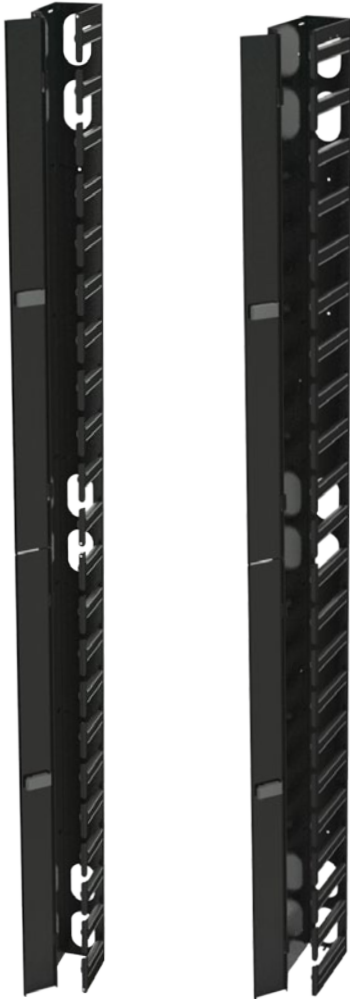

VERTICAL CABLE MANAGERS, FINGERED, LATCHING DOOR: FOR RFM SERIES 30" CABINETS

RFM-583-VCM-F

RFM-783-VCM-F

Features:

- Heavy gauge steel
- Fits RFM series 30" wide cabinets
- Durable textured powder coated finish
- Standard colour is all black

Highlights:

- Economical option
- 3/4" Thick fingers
- Fingers spaced every 2U
- Openings between fingers allow for easy adds or moves
- Provisions for cable pass through
- Fingers support cables as they transition into the horizontal plane
- Doors are easy to removable and latch closed
- Available in both 5.0" or 7.0" depths

Options:

- Cable Spools may be added to further manage cable bundles

5" depth series

7" depth series

5" depth cable manager

Part Number	H	D	W	# of U's
RFM-590-VCM-F	83.75	5.00	3.50	48U
RFM-583-VCM-F	77.00	5.00	3.50	44U
RFM-572-VCM-F	65.75	5.00	3.50	38U
RFM-559-VCM-F	52.75	5.00	3.50	30U
RFM-535-VCM-F	29.75	5.00	3.50	17U

7" depth cable manager

Part Number	H	D	W	# of U's
RFM-790-VCM-F	83.75	7.00	3.50	44U
RFM-783-VCM-F	76.75	7.00	3.50	44U
RFM-772-VCM-F	65.75	7.00	3.50	38U
RFM-759-VCM-F	52.75	7.00	3.50	30U
RFM-735-VCM-F	29.75	7.00	3.50	17U