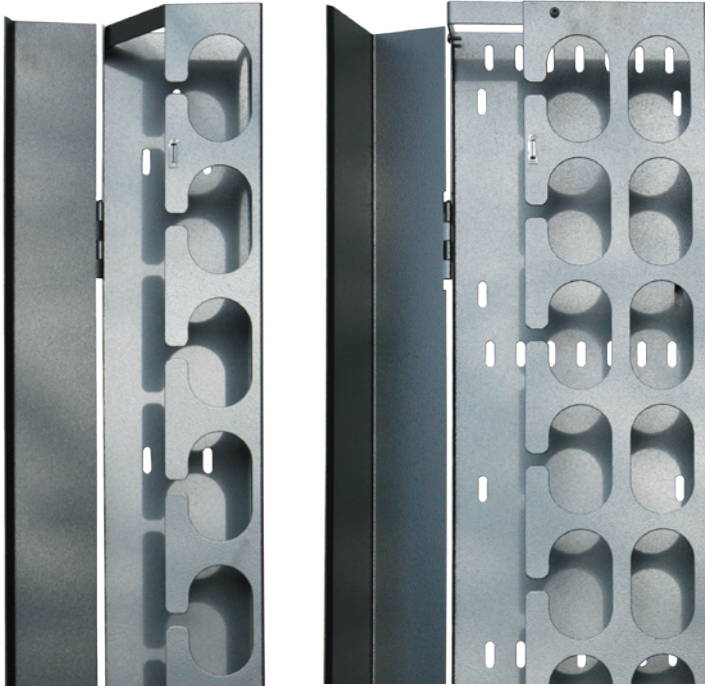

VERTICAL CABLE MANAGERS: FOR RFM SERIES 30 CABINETS

Features:

- Heavy gauge steel
- Fits RFM series 30" wide cabinets
- Durable textured powder coated finish
- Standard colour is all black

Highlights:

- Provisions for cable ties
- Available in both Narrow and Wide series (5.0", 7.0", or 8.5" depth)

VCM Narrow series: 5" depth

PART NUMBER	A	B	C	# of U's
RFM-583-VCM	76.75	5.00	3.50	44U
RFM-572-VCM	65.75	5.00	3.50	38U
RFM-559-VCM	52.75	5.00	3.50	30U
RFM-535-VCM	28.75	5.00	3.50	16U

VCM Wide series: 7" depth

PART NUMBER	A	B	C	# of U's
RFM-790-VCM-A	84.19	7.00	3.50	48U
RFM-783-VCM-A	76.75	7.00	3.50	44U

VCM Wide series: 8.5" depth

PART NUMBER	A	B	C	# of U's
RFM-983-VCM-A	76.75	8.50	3.50	44U
RFM-972-VCM-A	65.75	8.50	3.50	38U
RFM-959-VCM-A	52.75	8.50	3.50	30U
RFM-935-VCM-A	28.75	8.50	3.50	16U