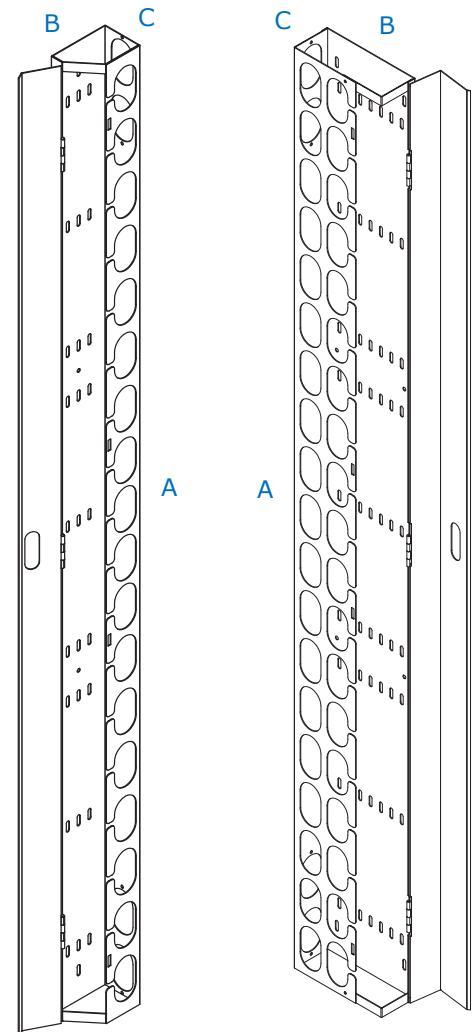

VCM narrow series

VCM wide series