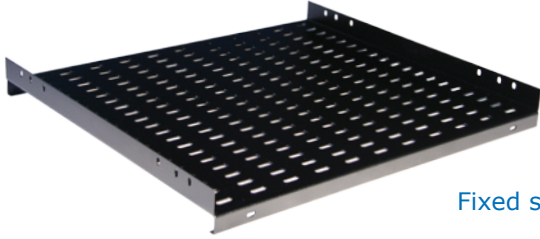

CABINET SHELF: Z-RAIL MOUNT Fixed and Retractable

Fixed series

Wide retractable series

Narrow retractable series

Features:

- Heavy gauge steel
- Return bends for strength
- Perforated for ventilation, mounting servers, cable ties, and accessories
- Durable textured powder coated finish
- Standard colour is all black

Highlights:

- These cabinet style shelves require 4 (four) Z-Rails for mounting purposes
- All RFM-xx29-CFS shelves have dual stiffeners for load bearing support
- All CRS series shelves feature heavy duty full extension drawer slides
- CRS Narrow series designed to slide between 19" mounting angles

Fixed series			
FITS RFM SERIES...	PART NUMBER	A	B
30" WIDE CABINET	RFM-2320-CFS	22.63	20.00
	RFM-2329-CFS	22.63	29.00
24" WIDE CABINET	RFM-1820-CFS-24	17.69	20.00
	RFM-1829-CFS-24	17.69	29.00

Wide retractable series			
FITS RFM SERIES...	PART NUMBER	A	B
30" WIDE CABINET	RFM-2220-CRS	21.63	20.00
24" WIDE CABINET	RFM-1720-CRS-24	16.63	20.00

Narrow retractable series			
FITS RFM SERIES...	PART NUMBER	A	B
30" WIDE CABINET	RFM-1720-CRS	17.63	20.00

Fixed series

Wide retractable series

Narrow retractable series