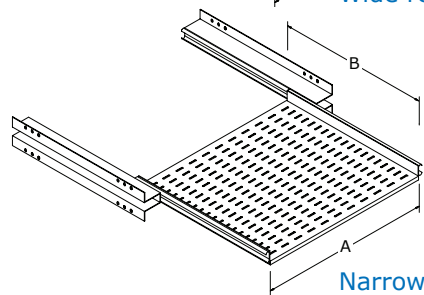

Highlights:

- These cabinet style shelves require 4 (four) Z-Rails for mounting purposes
- All RFM-xx29-CFS shelves have dual stiffeners for load bearing support
- All CRS series shelves feature heavy duty full extension drawer slides
- CRS Narrow series designed to slide between 19" mounting angles

Fixed series			
FITS RFM SERIES...	PART NUMBER	A	B
30" WIDE CABINET	RFM-2320-CFS	22.63	20.00
	RFM-2329-CFS	22.63	29.00
24" WIDE CABINET	RFM-1820-CFS-24	17.69	20.00
	RFM-1829-CFS-24	17.69	29.00

Wide retractable series			
FITS RFM SERIES...	PART NUMBER	A	B
30" WIDE CABINET	RFM-2220-CRS	21.63	20.00
24" WIDE CABINET	RFM-1720-CRS-24	16.63	20.00

Narrow retractable series			
FITS RFM SERIES...	PART NUMBER	A	B
30" WIDE CABINET	RFM-1720-CRS	17.63	20.00

Fixed series

Wide retractable series

Narrow retractable series