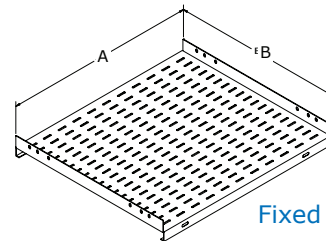

CABINET SHELF: Z-RAIL MOUNT Fixed and Retractable

Fixed series

Wide retractable series

Narrow retractable series

Features:

- Heavy gauge steel
- Return bends for strength
- Perforated for ventilation, mounting servers, cable ties, and accessories
- Durable textured powder coated finish
- Standard colour is all black

Highlights:

- These cabinet style shelves require 4 (four) Z-Rails for mounting purposes
- All RFM-xx29-CFS shelves have dual stiffeners for load bearing support
- All CRS series shelves feature heavy duty full extension drawer slides
- CRS Narrow series designed to slide between 19" mounting angles

Fixed series			
FITS RFM SERIES...	PART NUMBER	A	B
30" WIDE CABINET	RFM-2320-CFS	22.63	20.00
	RFM-2329-CFS	22.63	29.00
24" WIDE CABINET	RFM-1820-CFS-24	17.69	20.00
	RFM-1829-CFS-24	17.69	29.00

Wide retractable series			
FITS RFM SERIES...	PART NUMBER	A	B
30" WIDE CABINET	RFM-2220-CRS	21.63	20.00
24" WIDE CABINET	RFM-1720-CRS-24	16.63	20.00

Narrow retractable series			
FITS RFM SERIES...	PART NUMBER	A	B
30" WIDE CABINET	RFM-1720-CRS	17.63	20.00

Fixed series

Wide retractable series

Narrow retractable series