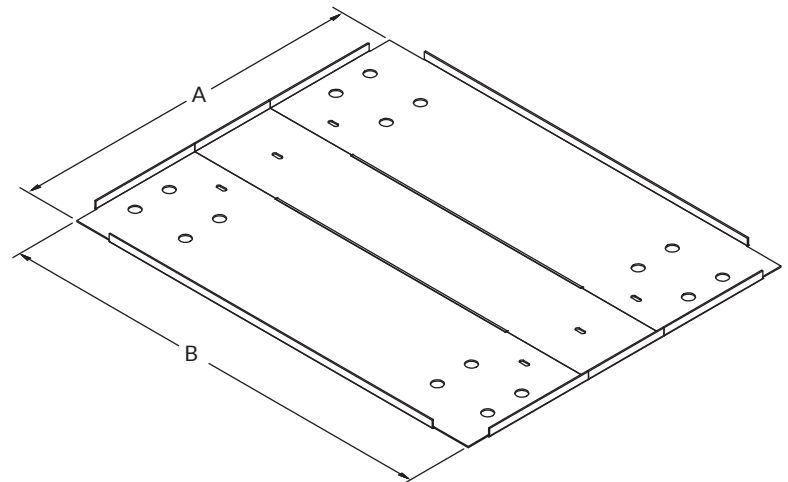

FLOOR PLATES

Features:

- Heavy gauge steel
- 3 Section assembly for ease of installation
- Durable textured powder coated finish
- Standard colour is all black

Highlights:

- Closes off base of cabinet
- Can be used as a shelf

RFM Series 30" wide cabinet

PART NUMBER	A	B
RFM-3030-FP	28.15	27.47
RFM-3036-FP	28.15	33.47
RFM-3042-FP	28.15	39.47

RFM Series 24" wide cabinet

PART NUMBER	A	B
RFM-2430-FP	22.00	27.47
RFM-2436-FP	22.00	33.47
RFM-2442-FP	22.00	39.47

Note¹: Floor plates come with one pair of Caster pads

Note²: Caster sets are separately available