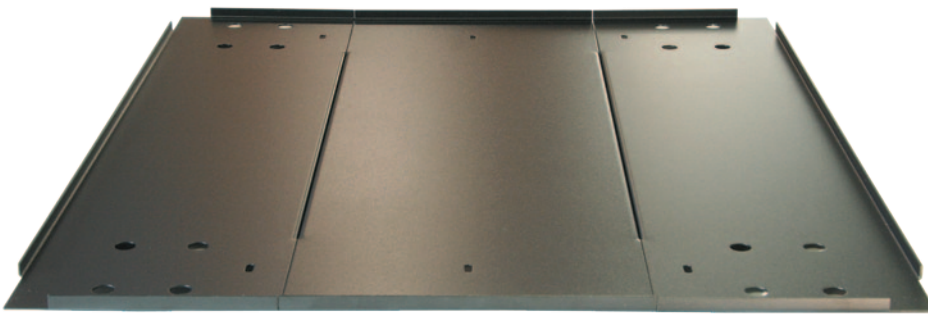

FLOOR PLATES

Features:

- Heavy gauge steel
- 3 Section assembly for ease of installation
- Durable textured powder coated finish
- Standard colour is all black

Highlights:

- Closes off base of cabinet
- Can be used as a shelf

RFM Series 30" wide cabinet

PART NUMBER	A	B
RFM-3030-FP	28.15	27.47
RFM-3036-FP	28.15	33.47
RFM-3042-FP	28.15	39.47

RFM Series 24" wide cabinet

PART NUMBER	A	B
RFM-2430-FP	22.00	27.47
RFM-2436-FP	22.00	33.47
RFM-2442-FP	22.00	39.47

Note¹: Floor plates come with one pair of Caster pads

Note²: Caster sets are separately available