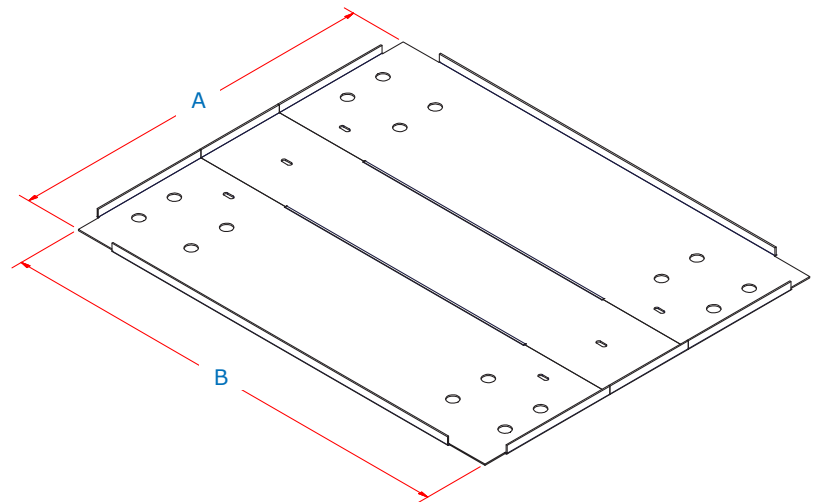

FLOOR PLATES

Features:

- Heavy gauge steel
- 3 Section assembly for ease of installation
- Durable textured powder coated finish
- Standard colour is all black

Highlights:

- Closes off base of cabinet
- Can be used as a shelf

RFM Series 30" wide cabinet

PART NUMBER	A	B
RFM-3030-FP	28.15	27.47
RFM-3036-FP	28.15	33.47
RFM-3042-FP	28.15	39.47

RFM Series 24" wide cabinet

PART NUMBER	A	B
RFM-2430-FP	22.00	27.47
RFM-2436-FP	22.00	33.47
RFM-2442-FP	22.00	39.47

Note¹: Floor plates come with one pair of Caster pads

Note²: Caster sets are separately available