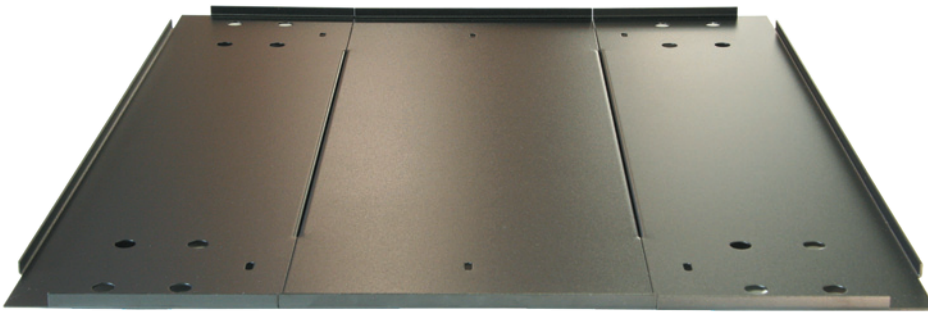

FLOOR PLATES

Features:

- Heavy gauge steel
- 3 Section assembly for ease of installation
- Durable textured powder coated finish
- Standard colour is all black

Highlights:

- Closes off base of cabinet
- Can be used as a shelf

RFM Series 30" wide cabinet

PART NUMBER	A	B
RFM-3030-FP	28.15	27.47
RFM-3036-FP	28.15	33.47
RFM-3042-FP	28.15	39.47

RFM Series 24" wide cabinet

PART NUMBER	A	B
RFM-2430-FP	22.00	27.47
RFM-2436-FP	22.00	33.47
RFM-2442-FP	22.00	39.47

Note¹: Floor plates come with one pair of Caster pads

Note²: Caster sets are separately available