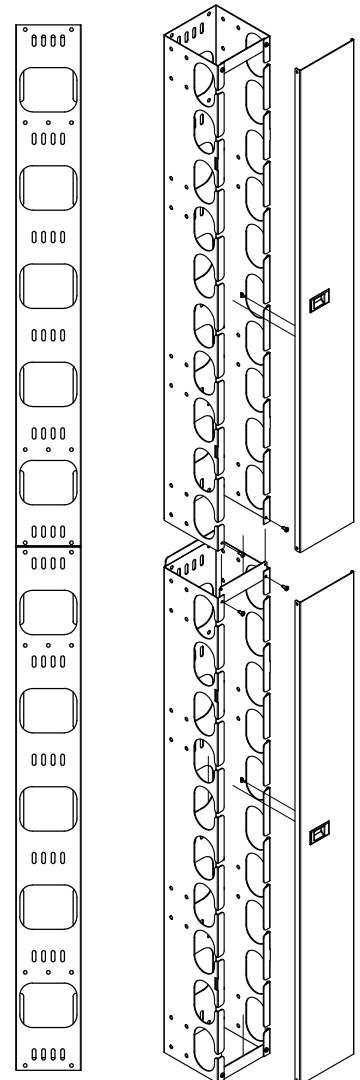

Highlights:

- Slots cut in front portion of the manager allow for easy removal of cables after installation
- Removable cable retainer brackets
- Doors are: easy to remove, latch closed, and reversible
- Durable black textured powder coated finish, additional colours available on request
- D-Rings and Cable Spools may be added to further manage cable bundles inside and outside manager (see page 6.2.1)

Vertical cable manager: 5" and 8" wide, various heights					
Fits our...	Part number	H	W	D	# of U's
44U Racks	RFM-RVCM-B	82.50	5.15	5.43	44U
44U Racks	RFM-RVCMG-B	82.50	8.15	5.43	44U
38U Racks	RFM-RVCM-B-72	72.00	5.15	5.43	38U
38U Racks	RFM-RVCMG-B-72	72.00	8.15	5.43	38U
24U Racks	RFM-RVCM-B-48	48.00	5.15	5.43	24U

Vertical cable manager: 10" and 12" wide, 44U height					
Fits our...	Part number	H	W	D	# of U's
44U Racks	RFM-RVCM-B-10	82.50	10.00	5.43	44U
44U Racks	RFM-RVCM-B-12	82.50	12.00	5.43	44U

Vertical cable manager: 5", 8", and 10" wide, 48U height					
Fits our...	Part number	H	W	D	# of U's
48U Racks	RFM-RVCM5-48	89.50	5.00	5.43	48U
48U Racks	RFM-RVCM8-48	89.50	8.00	5.43	48U
48U Racks	RFM-RVCM10-48	89.50	10.00	5.43	48U

Wall mount rack vertical cable manager, 18U height					
Fits our...	Part number	H	W	D	# of U's
18U Racks (Wall Mount)	RFM-RVCM-B-RWF	35.00	5.15	5.43	18U

Typical view on rear surface