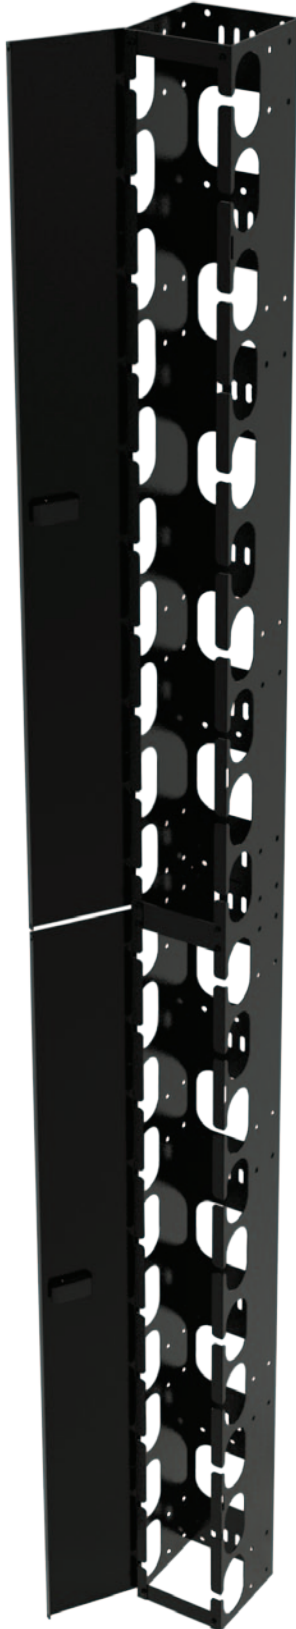

## RACK VERTICAL CABLE MANAGERS

### Features:

- Heavy gauge steel
- Designed for use with all R.F.Mote Server Racks (see page 4.1.1) and R.F.Mote Wall Mount racks (see page 3.1.3 and 3.1.4)
- 38U, 44U, and 48U ship as 2-Piece body assembly: joins together to form single body
- 18U and 24U ship as Single body assembly with single door

### Highlights:

- Slots cut in front portion of the manager allow for easy removal of cables after installation
- Removable cable retainer brackets
- Doors are: easy to remove, latch closed, and reversible
- Durable black textured powder coated finish, additional colours available on request
- D-Rings and Cable Spools may be added to further manage cable bundles inside and outside manager (see page 6.2.1)

| Vertical cable manager: 5" and 8" wide, various heights |                |       |      |      |          |
|---|----------------|-------|------|------|----------|
| Fits our...   | Part number    | H     | W    | D    | # of U's |
| 44U Racks   | RFM-RVCM-B     | 82.50 | 5.15 | 5.43 | 44U      |
| 44U Racks   | RFM-RVCMG-B    | 82.50 | 8.15 | 5.43 | 44U      |
| 38U Racks   | RFM-RVCM-B-72  | 72.00 | 5.15 | 5.43 | 38U      |
| 38U Racks   | RFM-RVCMG-B-72 | 72.00 | 8.15 | 5.43 | 38U      |
| 24U Racks   | RFM-RVCM-B-48  | 48.00 | 5.15 | 5.43 | 24U      |