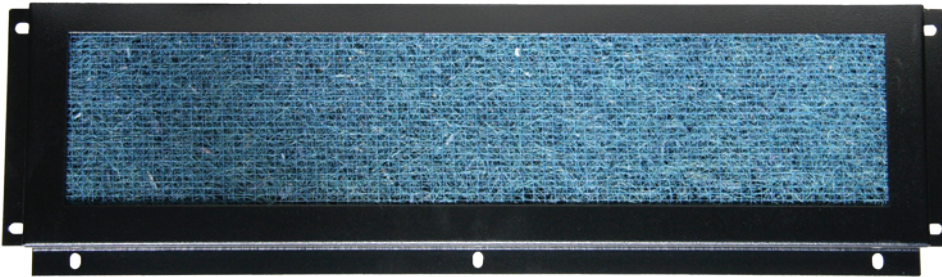

AIR FILTER - FOR 4" EXHAUST FAN

Features:

- Durable composite material
- Easy to install - attaches directly to 4" Fan*
- Snap on 'top' for convenient filter maintenance or cleaning

*note: 4" Fan must be ordered as a separate item (see page 2.1.1)

PART NUMBER	W	L	D
RFM-FAN-FILTERS	4.875	4.875	0.375

AIR FILTER - FOR LOUVERED DOORS

Features:

- Heavy gauge steel
- Mounts directly to inside of RFM Louvered door*
- Convenient filter access for maintenance or cleaning
- Filter included

*note: Louvered door must be ordered as a separate item (see Page 1.3.2)

PART NUMBER	W	L	D
RFM-AF-30	6.625	23.625	1.00
RFM-AF-24	6.625	17.625	1.00