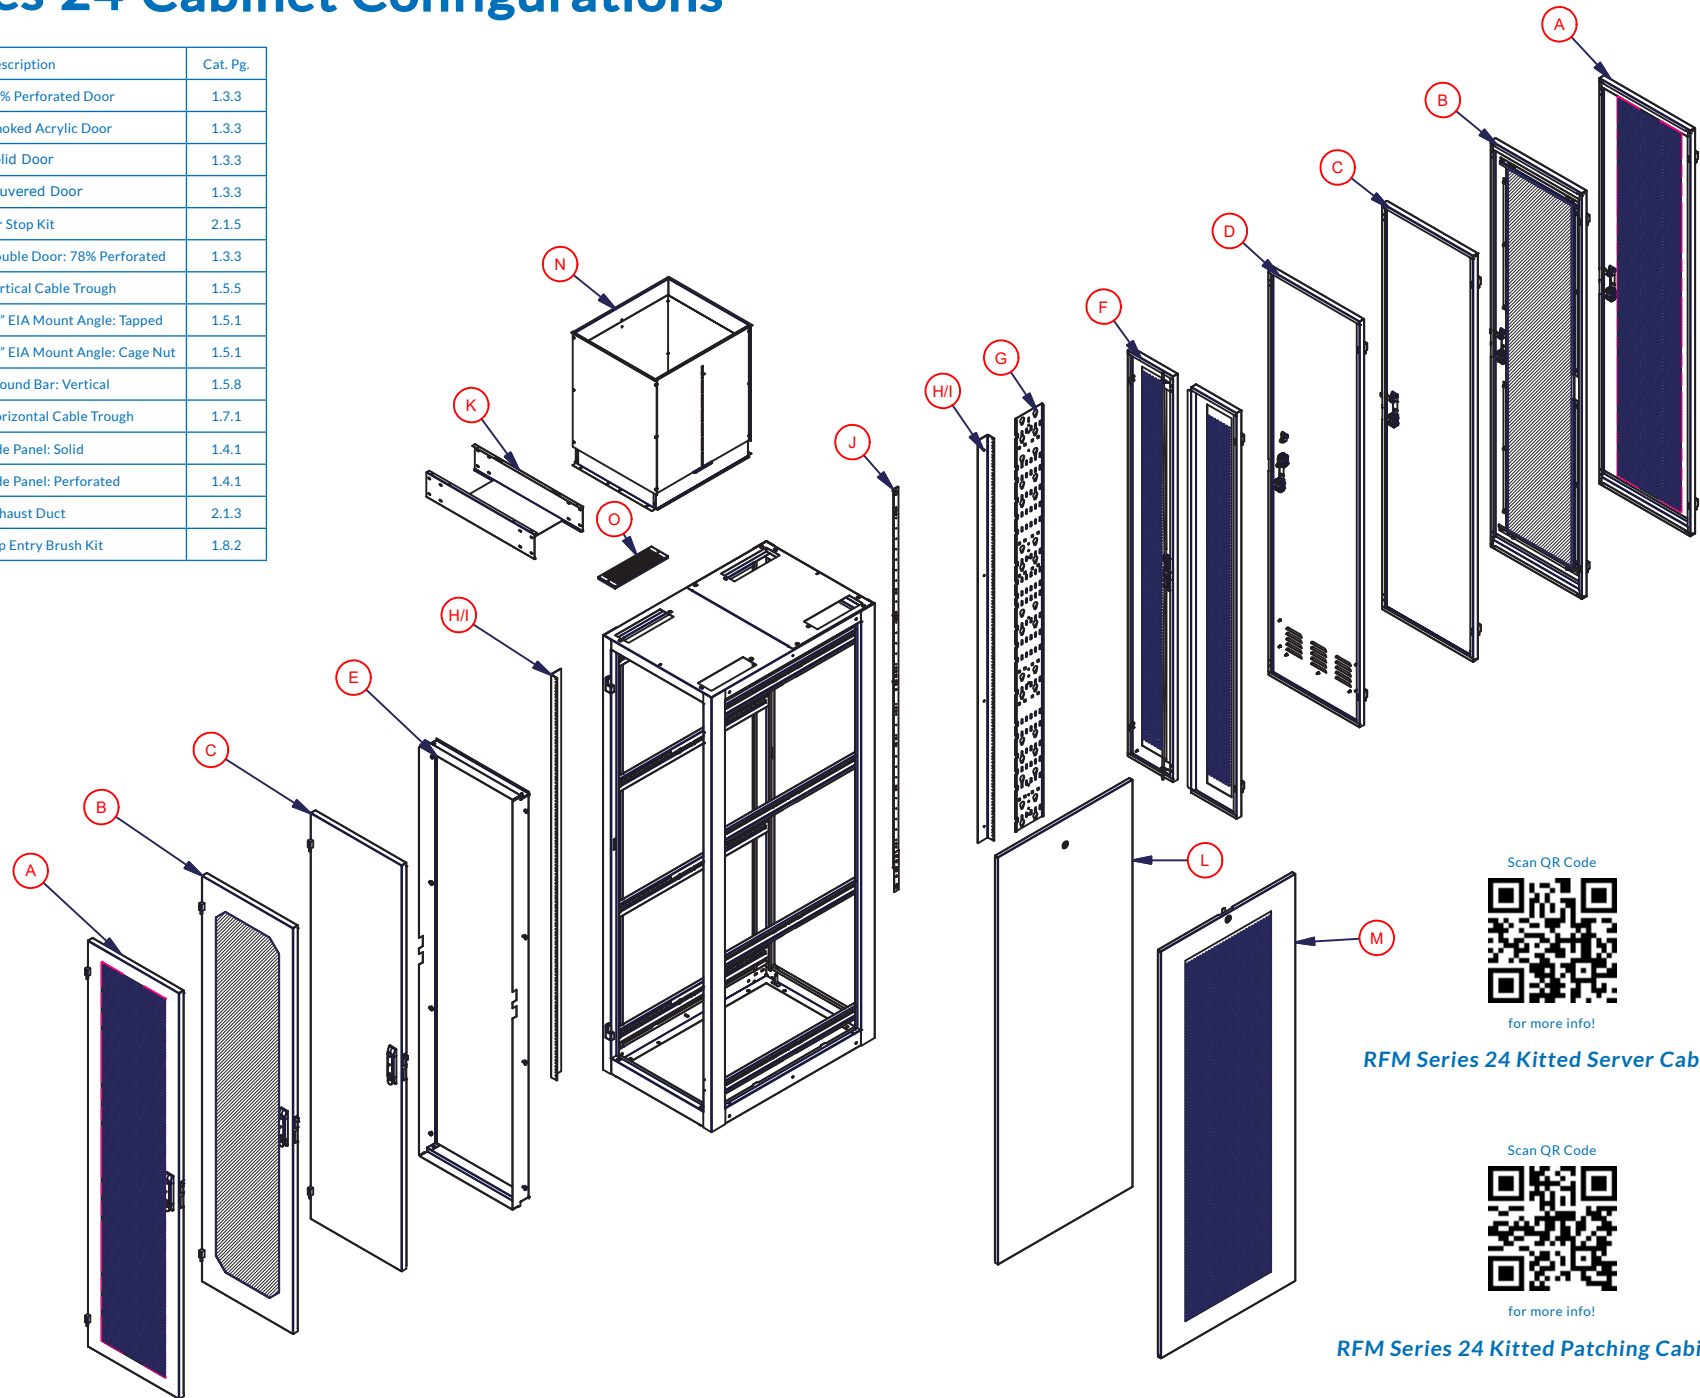

RFM Series 24 Cabinet Configurations

Item	Part number	Description	Cat. Pg.
A	RFM-24**-1-PC-78	78% Perforated Door	1.3.3
B	RFM-24**-1	Smoked Acrylic Door	1.3.3
C	RFM-24**-2	Solid Door	1.3.3
D	RFM-24**-3	Louvered Door	1.3.3
E	RFM-ASK-24**	Air Stop Kit	2.1.5
F	RFM-24**-1-P-DD-78	Double Door: 78% Perforated	1.3.3
G	RFM-***-VCT	Vertical Cable Trough	1.5.5
H	RFM-19**-MA-24	19" EIA Mount Angle: Tapped	1.5.1
I	RFM-19**-MA-24-SQ	19" EIA Mount Angle: Cage Nut	1.5.1
J	RFM-GB-**	Ground Bar: Vertical	1.5.8
K	RFM-HCT-24-**	Horizontal Cable Trough	1.7.1
L	RFM-****-4	Side Panel: Solid	1.4.1
M	RFM-****-4-P	Side Panel: Perforated	1.4.1
N	RFM-EXFAN-DUCT-24	Exhaust Duct	2.1.3
O	RFM-TEBK	Top Entry Brush Kit	1.8.2

Scan QR Code

for more info!

RFM Series 24 Kitted Server Cabinets

Scan QR Code

for more info!

RFM Series 24 Kitted Patching Cabinets