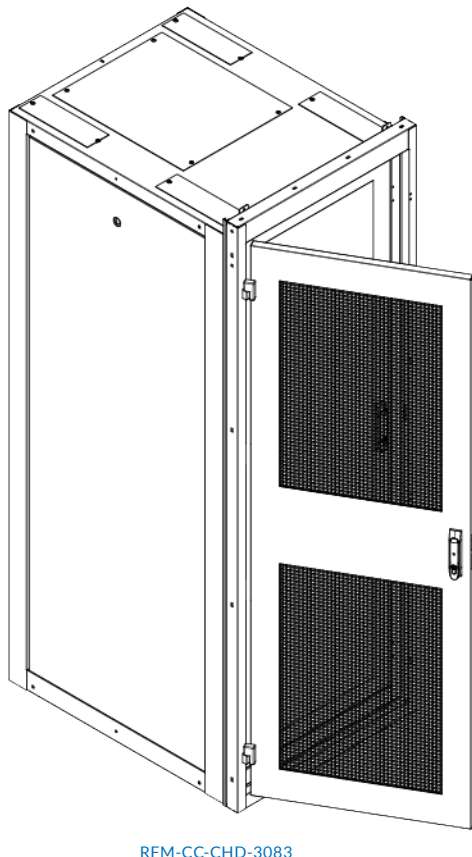

RFM-CC-CSD Series: Sliding Cage Door

Part number	Description
RFM-CC-CSD-6083	2 Sliding Doors, Fits 2x 83"Hx30"W RFM Cabinets
RFM-CC-CSD-4883	2 Sliding Doors, Fits 2x 83"Hx24"W RFM Cabinets
RFM-CC-CSD-6090	2 Sliding Doors, Fits 2x 90"Hx30"W RFM Cabinets
RFM-CC-CSD-4890	2 Sliding Doors, Fits 2x 90"Hx24"W RFM Cabinets
RFM-CC-CSD-9083	3 Sliding Doors, Fits 3x 83"Hx30"W RFM Cabinets
RFM-CC-CSD-7283	3 Sliding Doors, Fits 3x 83"Hx24"W RFM Cabinets
RFM-CC-CSD-9090	3 Sliding Doors, Fits 3x 90"Hx30"W RFM Cabinets
RFM-CC-CSD-7290	3 Sliding Doors, Fits 3x 90"Hx24"W RFM Cabinets