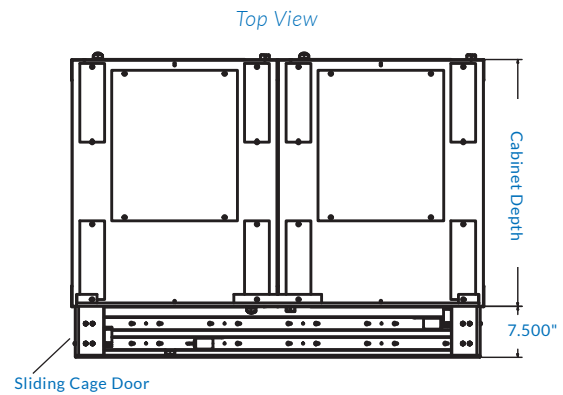

RFM-CC-CSD Series: Sliding Cage Door

Part number	Description
RFM-CC-CSD-6083	2 Sliding Doors, Fits 2x 83"Hx30"W RFM Cabinets
RFM-CC-CSD-4883	2 Sliding Doors, Fits 2x 83"Hx24"W RFM Cabinets
RFM-CC-CSD-6090	2 Sliding Doors, Fits 2x 90"Hx30"W RFM Cabinets
RFM-CC-CSD-4890	2 Sliding Doors, Fits 2x 90"Hx24"W RFM Cabinets
RFM-CC-CSD-9083	3 Sliding Doors, Fits 3x 83"Hx30"W RFM Cabinets
RFM-CC-CSD-7283	3 Sliding Doors, Fits 3x 83"Hx24"W RFM Cabinets
RFM-CC-CSD-9090	3 Sliding Doors, Fits 3x 90"Hx30"W RFM Cabinets
RFM-CC-CSD-7290	3 Sliding Doors, Fits 3x 90"Hx24"W RFM Cabinets