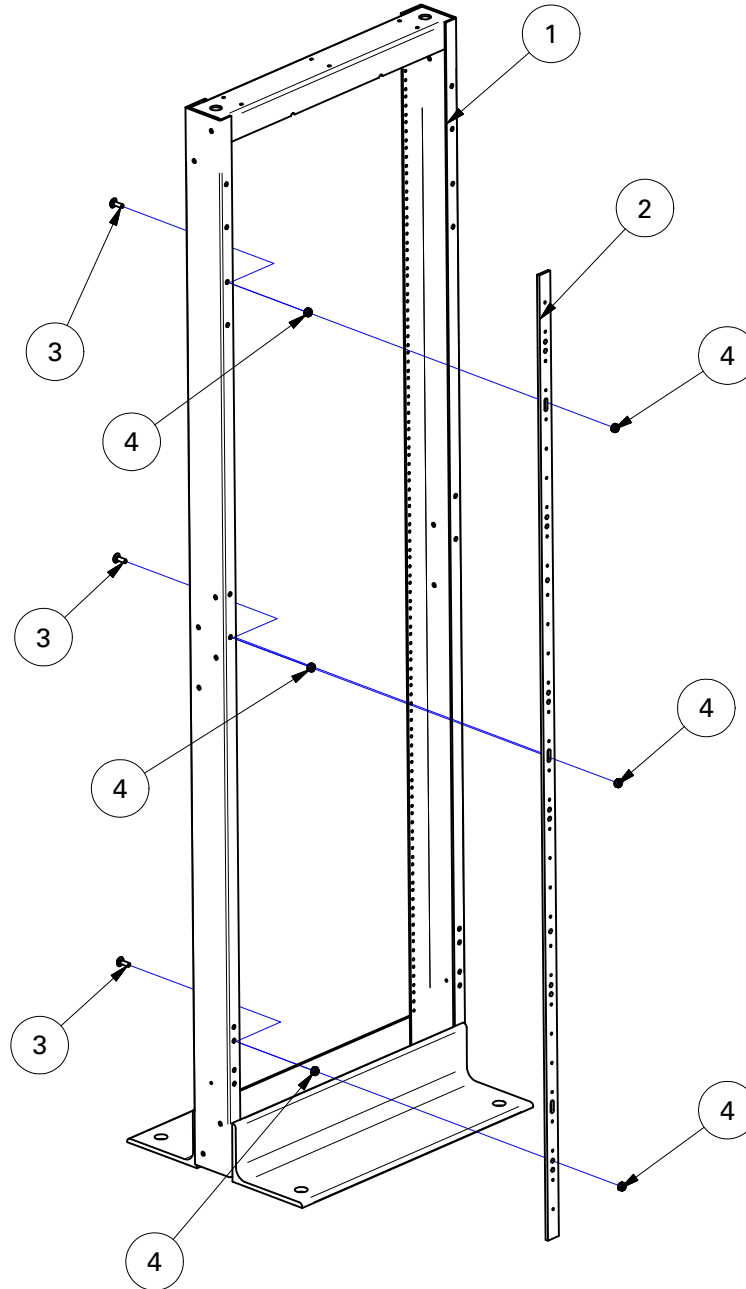

RFM-GBR-38 INSTALLATION

PARTS LIST				
ITEM	QTY	DESCRIPTION	PART NUMBER	COMMENTS
1	1		RFM-1938-RB	RACK FOR VISUAL PURPOSE ONLY
2	1		RFM-GB-72	
3	3	Carriage Bolt	1_4-20 UNC x 1 1/4" Carriage Bolt	
4	6		1_4-20 Keps Nut	