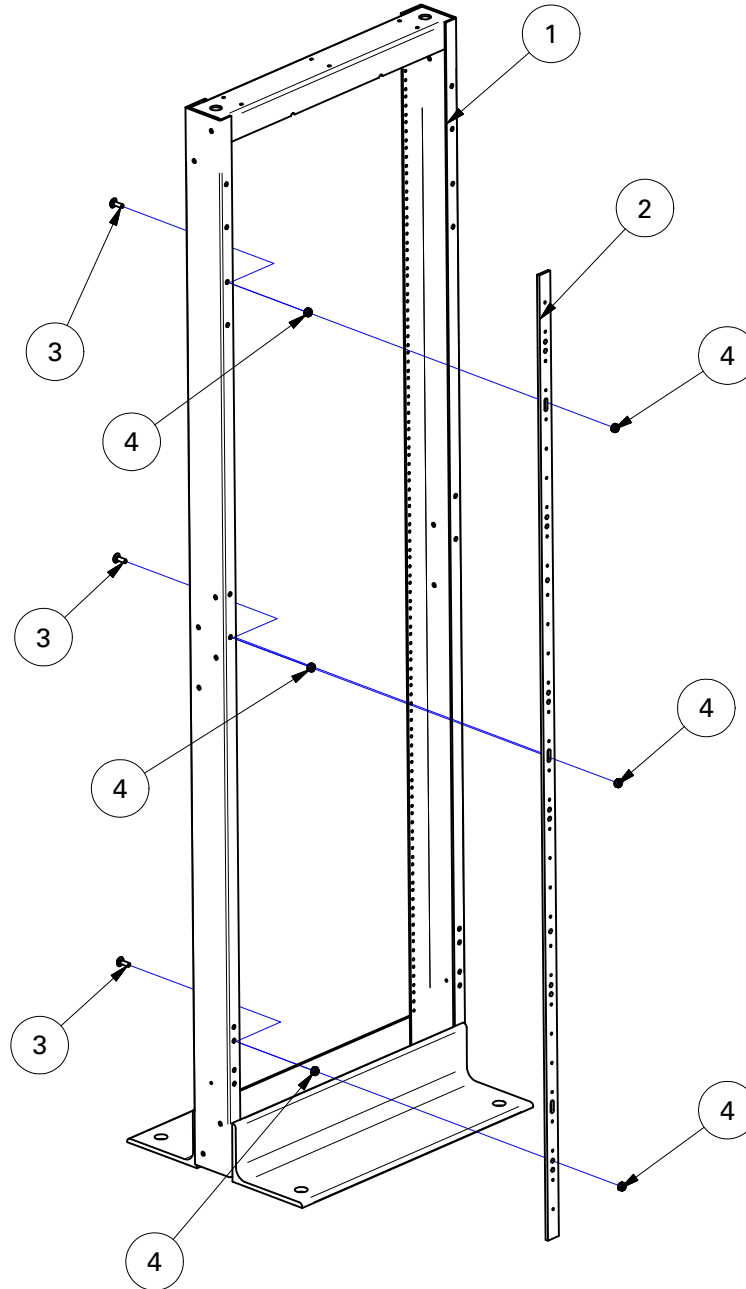

RFM-GBR-72 INSTALLATION

PARTS LIST				
ITEM	QTY	DESCRIPTION	PART NUMBER	COMMENTS
1	1		RFM-1938-RB	RACK FOR VISUAL PURPOSE ONLY
2	1		RFM-GB-72	
3	3	Carriage Bolt	1_4-20 UNC x 1 1/4" Carriage Bolt	
4	6		1_4-20 Keps Nut	