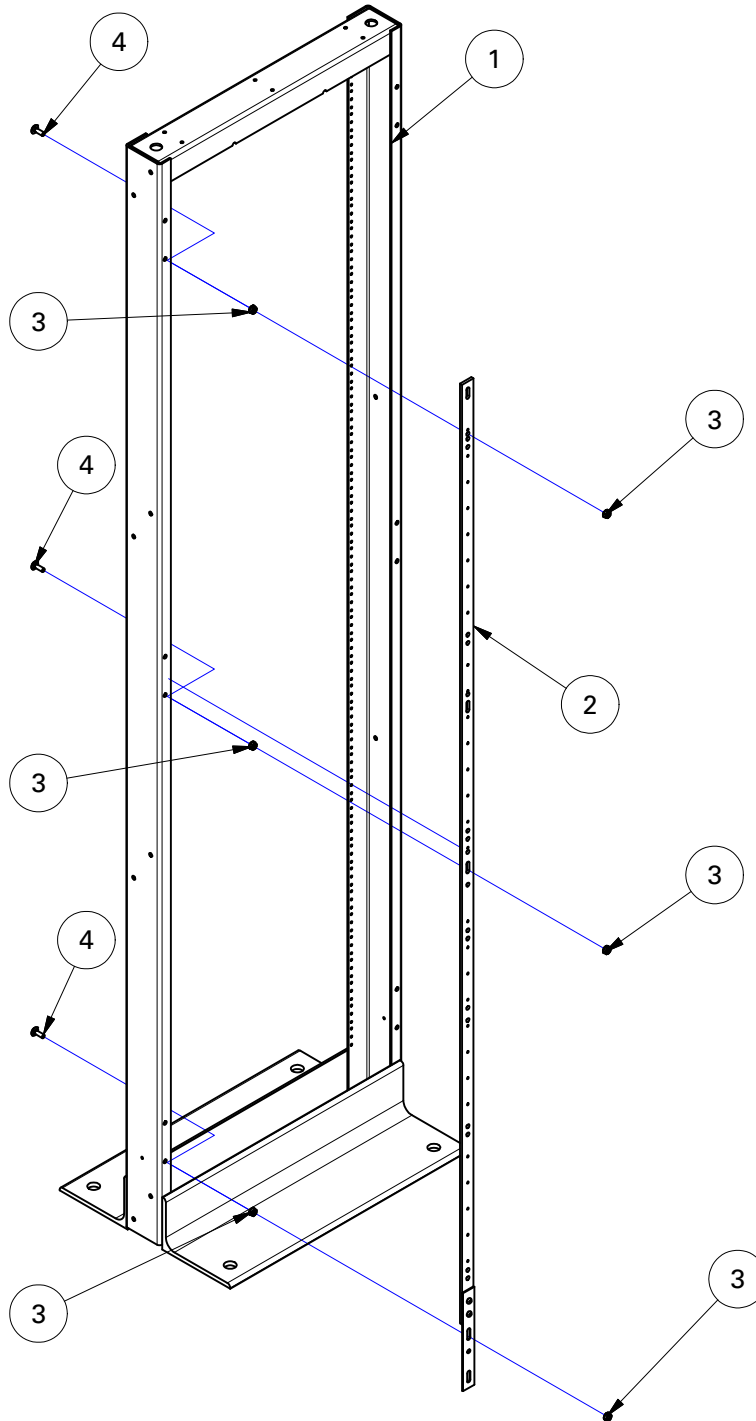

RFM-GBR-UNI INSTALLATION

PARTS LIST				
ITEM	QTY	DESCRIPTION	PART NUMBER	COMMENTS
1	1		RFM-1944-RB	RACK FOR VISUAL PURPOSE ONLY
2	1		RFM-GB-83	
3	6		1_4-20 Keps Nut	
4	3	Carriage Bolt	1/4-20 x 1 1/4" Carriage Bolt	